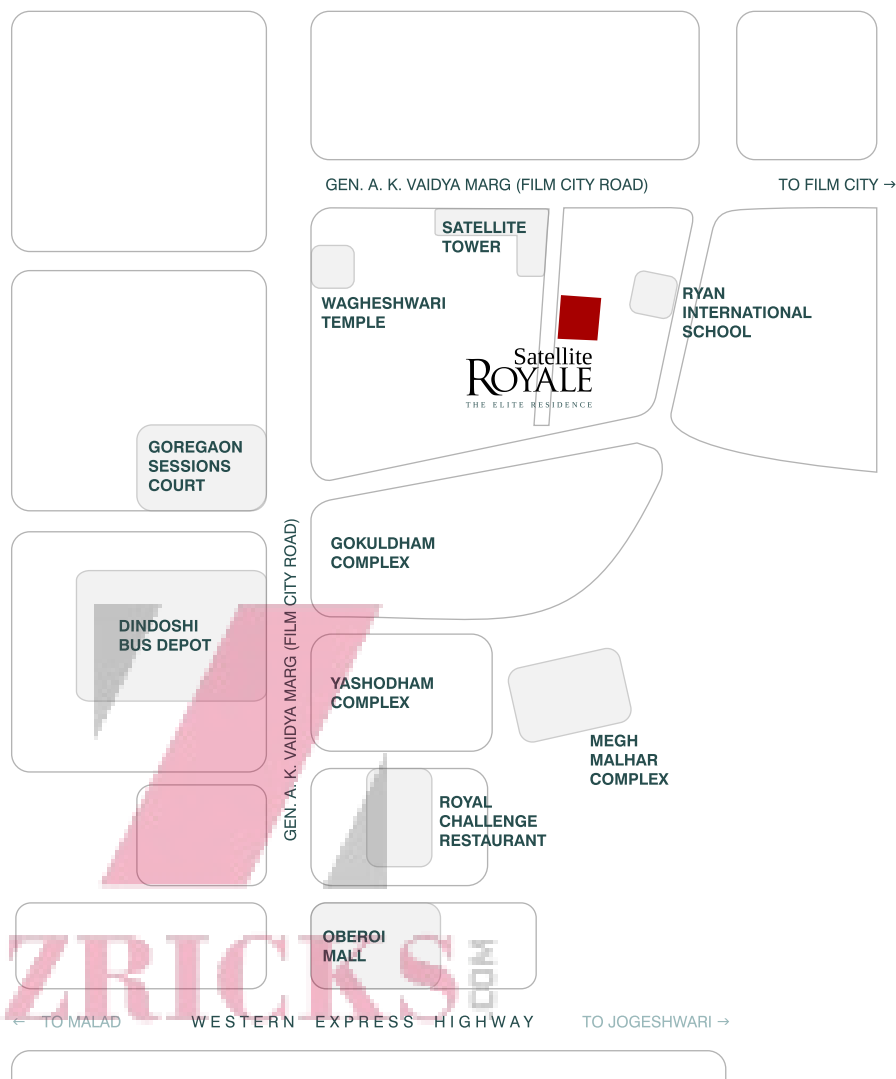

Lavish
Above all
Connoisseur

www.Zricks.com

Location

Satellite Royale
Off Film City Road
Goregaon (East)
Mumbai 400063

A quality project by

CALL 98213 83527 / 92206 42899 FOR BOOKINGS & ENQUIRIES

Site: Satellite Royale